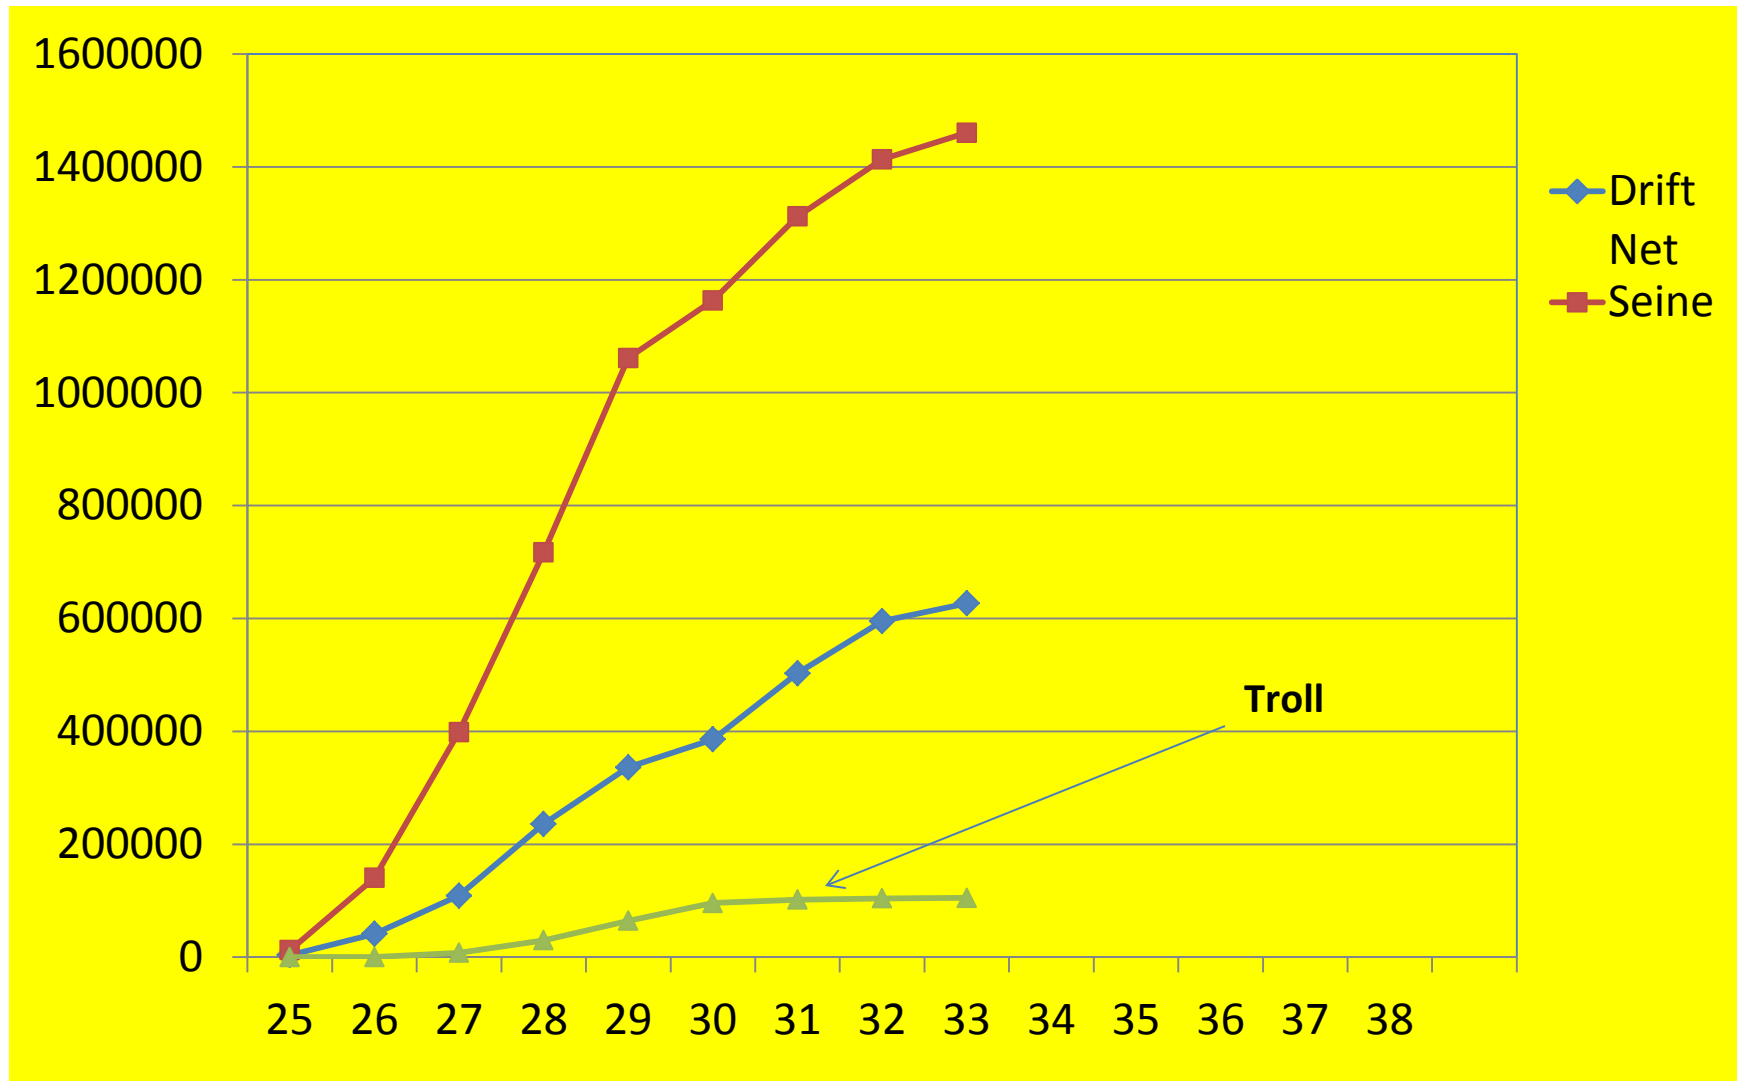

# 2016 Total Common Property Southern SE Summer Chum Harvest By Enhanced Stock (In Fish)

Some terminal data not yet available for week 28

# 2016 All Southern SE Chum Harvest (In Fish) By Fishing District

(Average weight is about 10 pounds.)

# 2015 All Southern SE Chum Harvest (In Fish) By Gear Type

(Average weight is about 9.5 pounds)