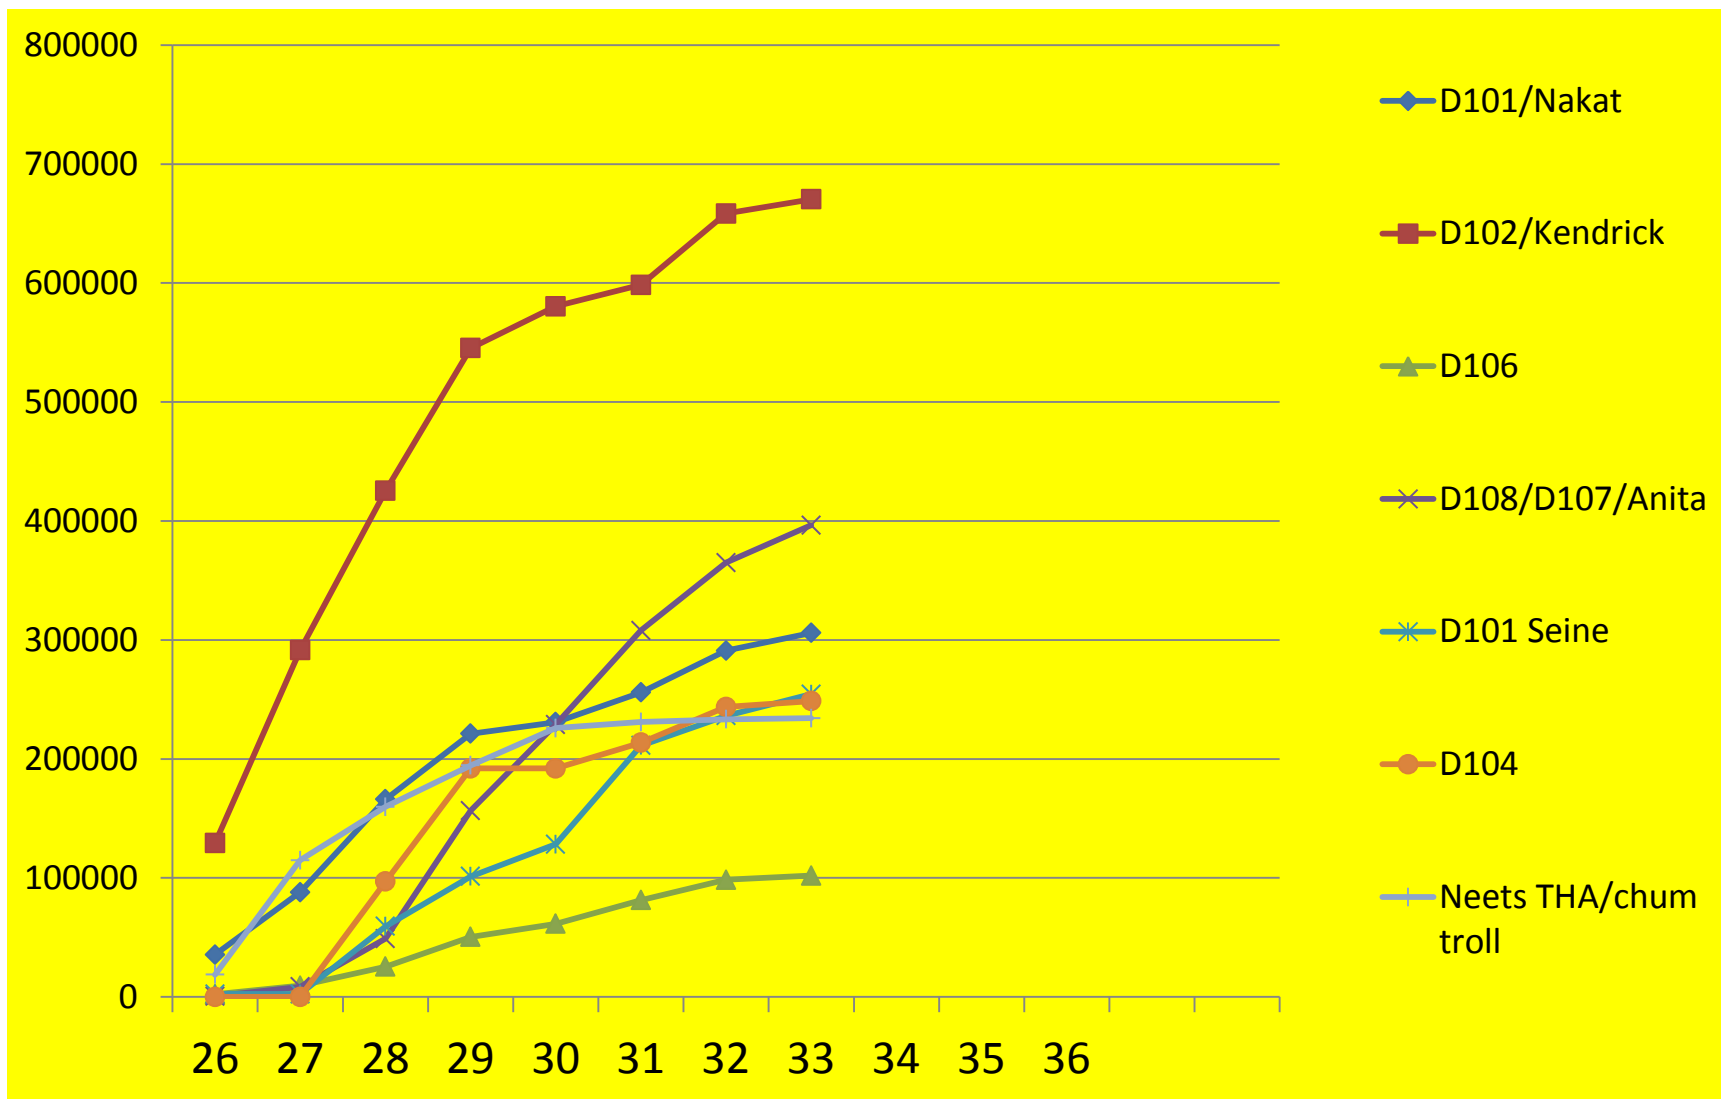

# 2016 Total Common Property Southern SE Summer Chum Harvest By Enhanced Stock (In Fish)

Some terminal data not yet available for week 28

# 2016 All Southern SE Chum Harvest (In Fish) By Fishing District

(Average weight is about 10 pounds.)

# 2015 All Southern SE Chum Harvest (In Fish) By Gear Type

(Average weight is about 9.5 pounds)