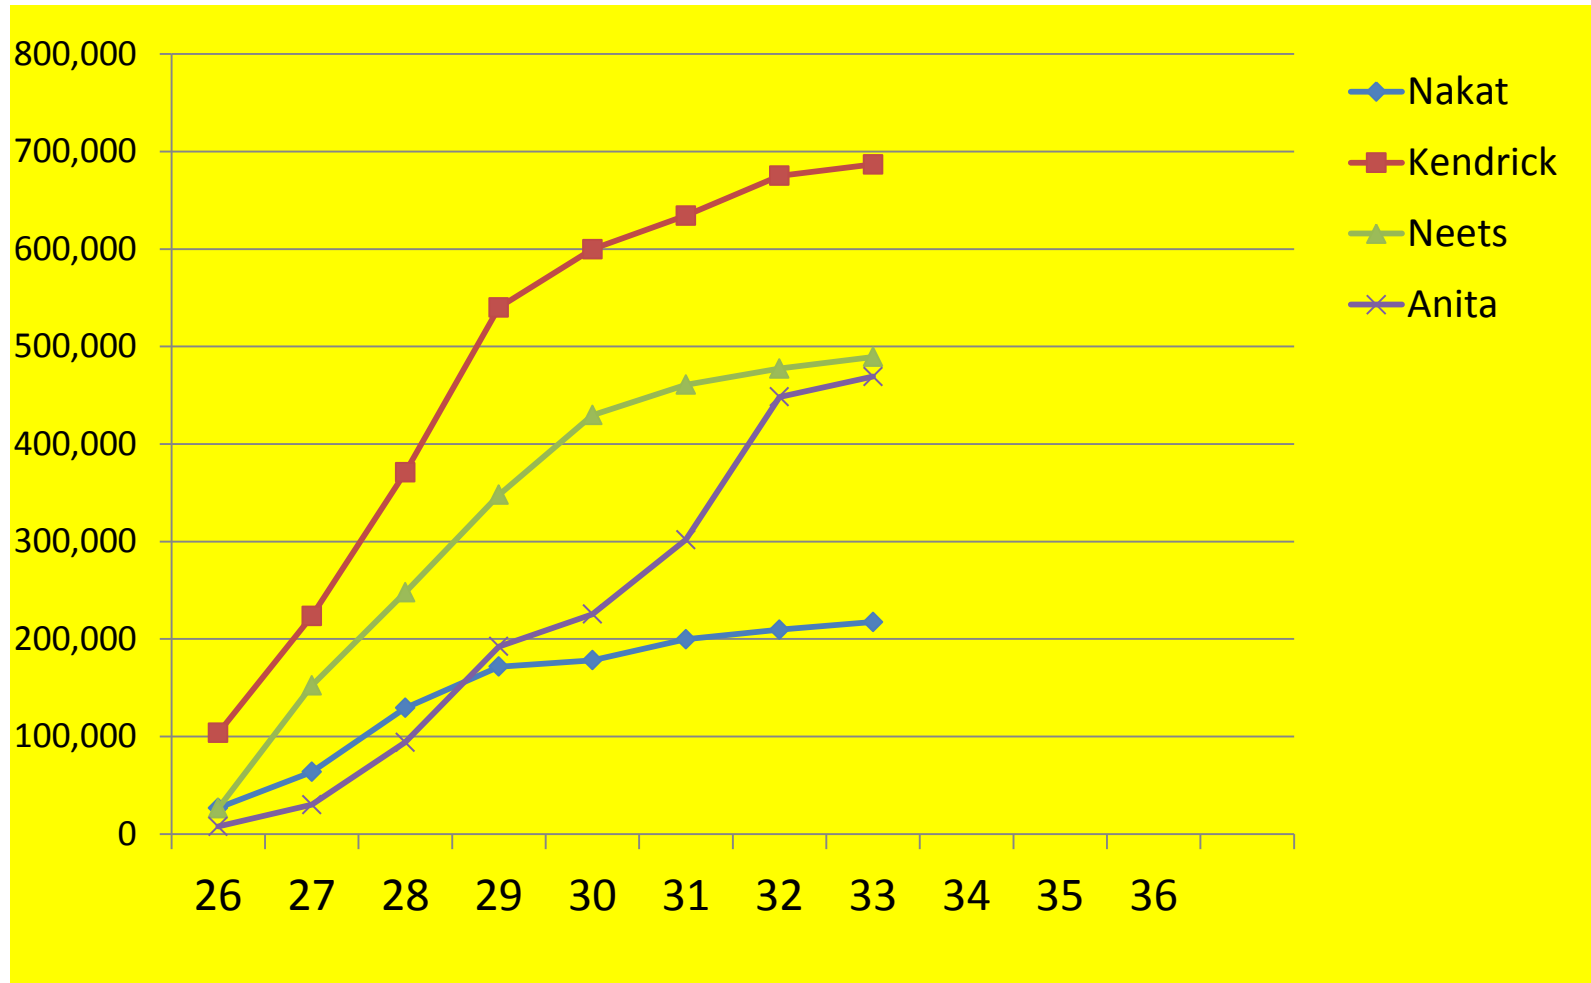

# 2016 Total Common Property Southern SE Summer Chum Harvest By Enhanced Stock (In Fish)

Some terminal data not yet available for week 28

# 2016 All Southern SE Chum Harvest (In Fish) By Fishing District

(Average weight is about 10 pounds.)

# 2015 All Southern SE Chum Harvest (In Fish) By Gear Type

(Average weight is about 9.5 pounds)